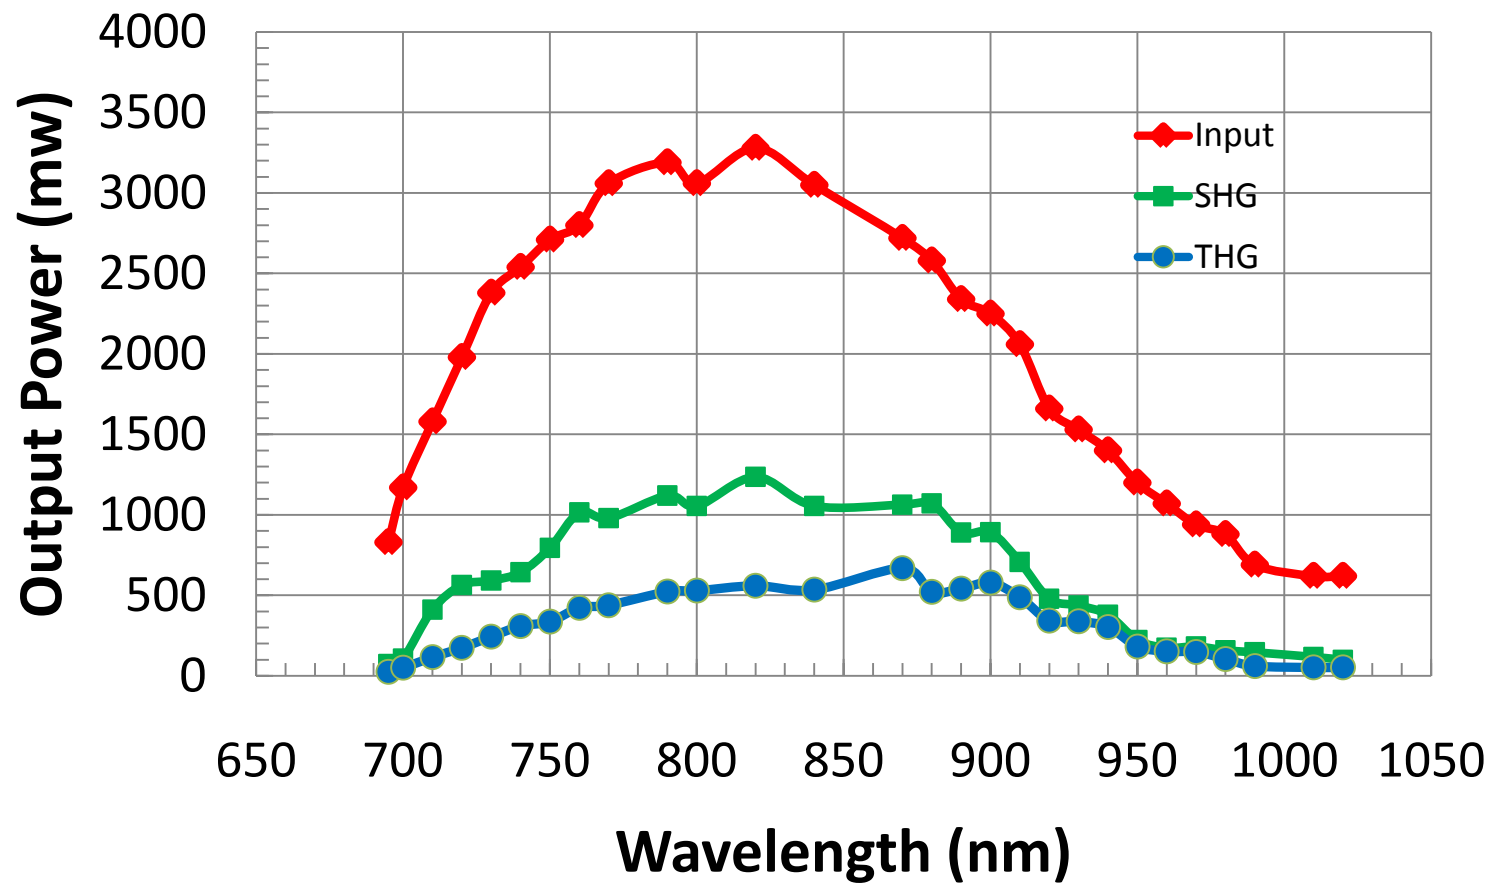

### TPL Tripler -fs -Broadband data Pump by MaiTai

See more details in the next page

TPL Tripler -fs -Broadband data  
Pump by MaiTai